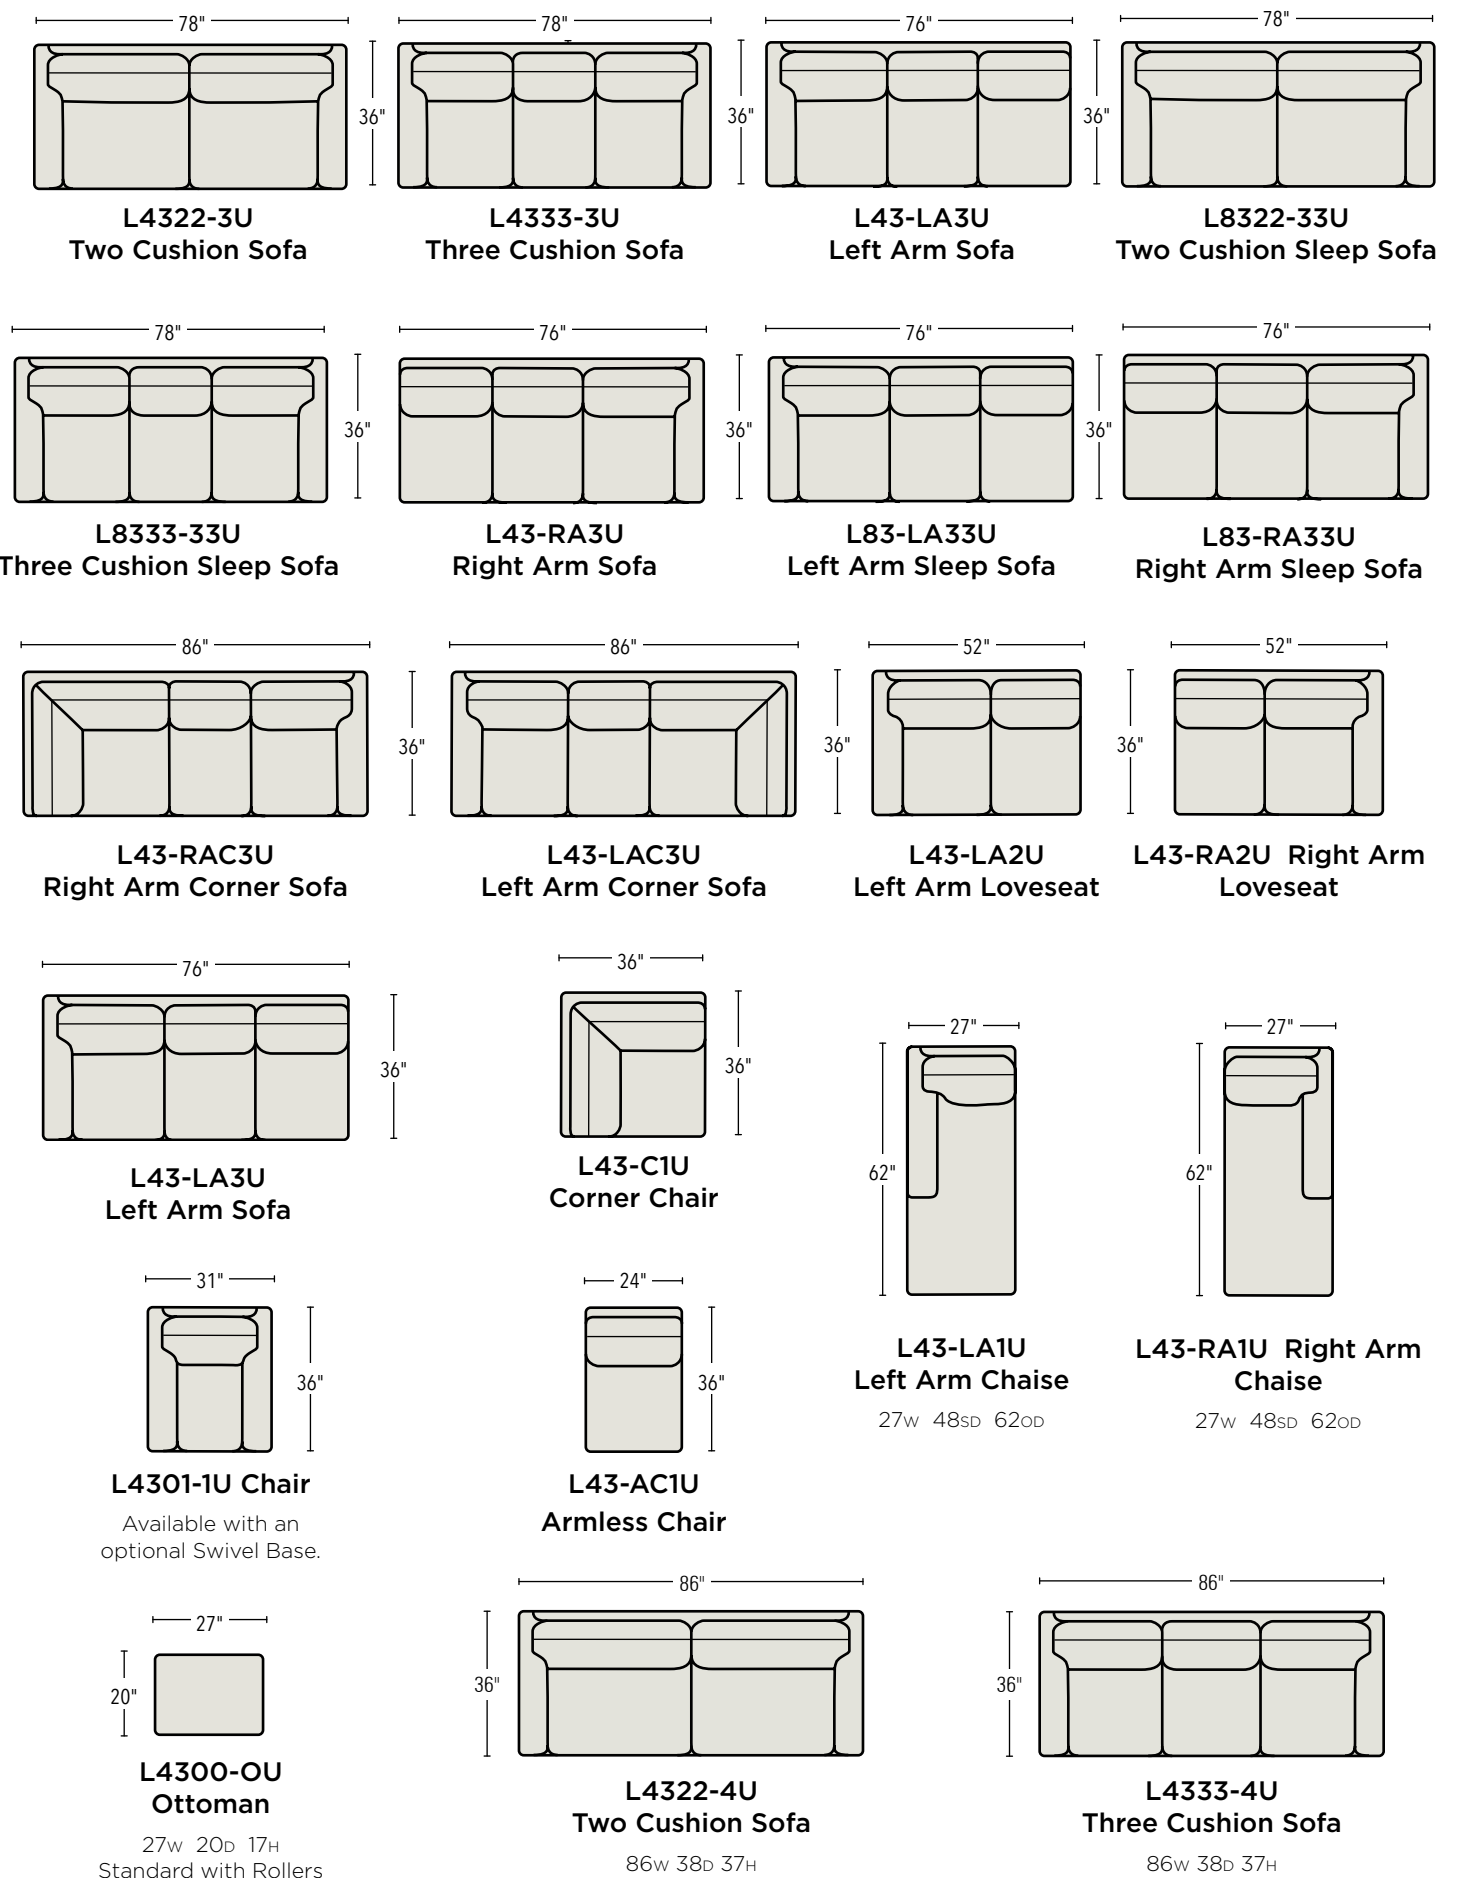

L43 Series Available Styles

Shown in 1/4" scale