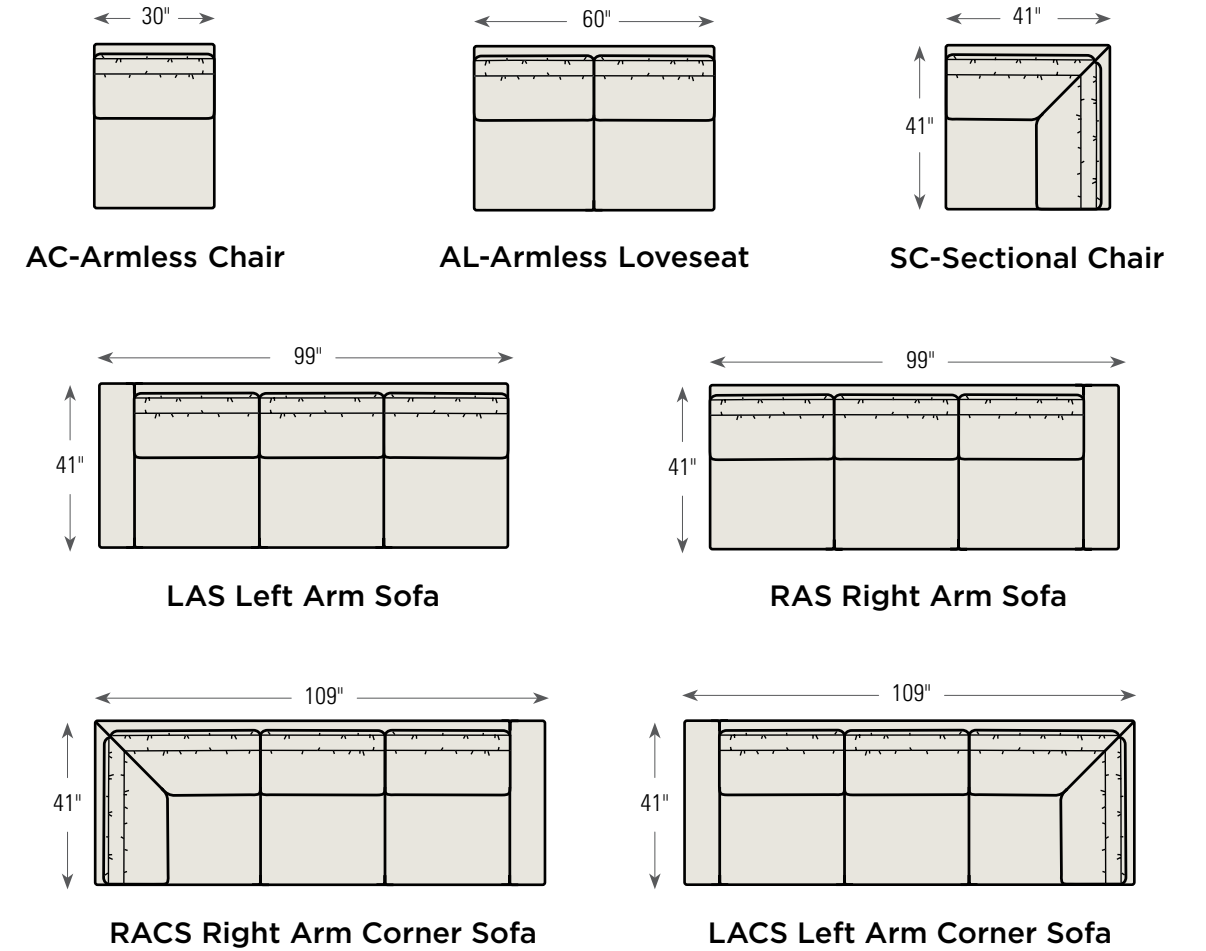

SECTIONALS

Scale 1/4" = Approx. 1'

THE SAUVAGE LEATHER COLLECTION

Offered in 14 different colors, SAUVAGE is a full grain aniline leather using English hides tanned in a historic region of Italy known for leather production. Sauvage offers a remarkable suppleness with an exquisite hand-applied finish.