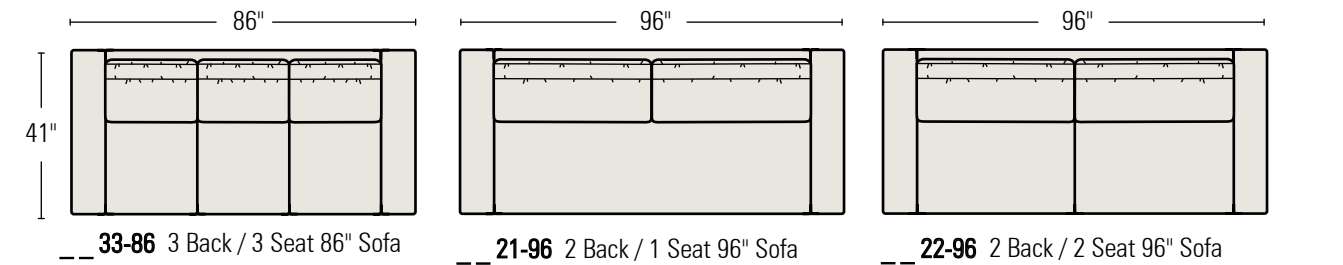

Ottomans available with
-W = Wood Foot or
-R = Rollers
MUST SPECIFY