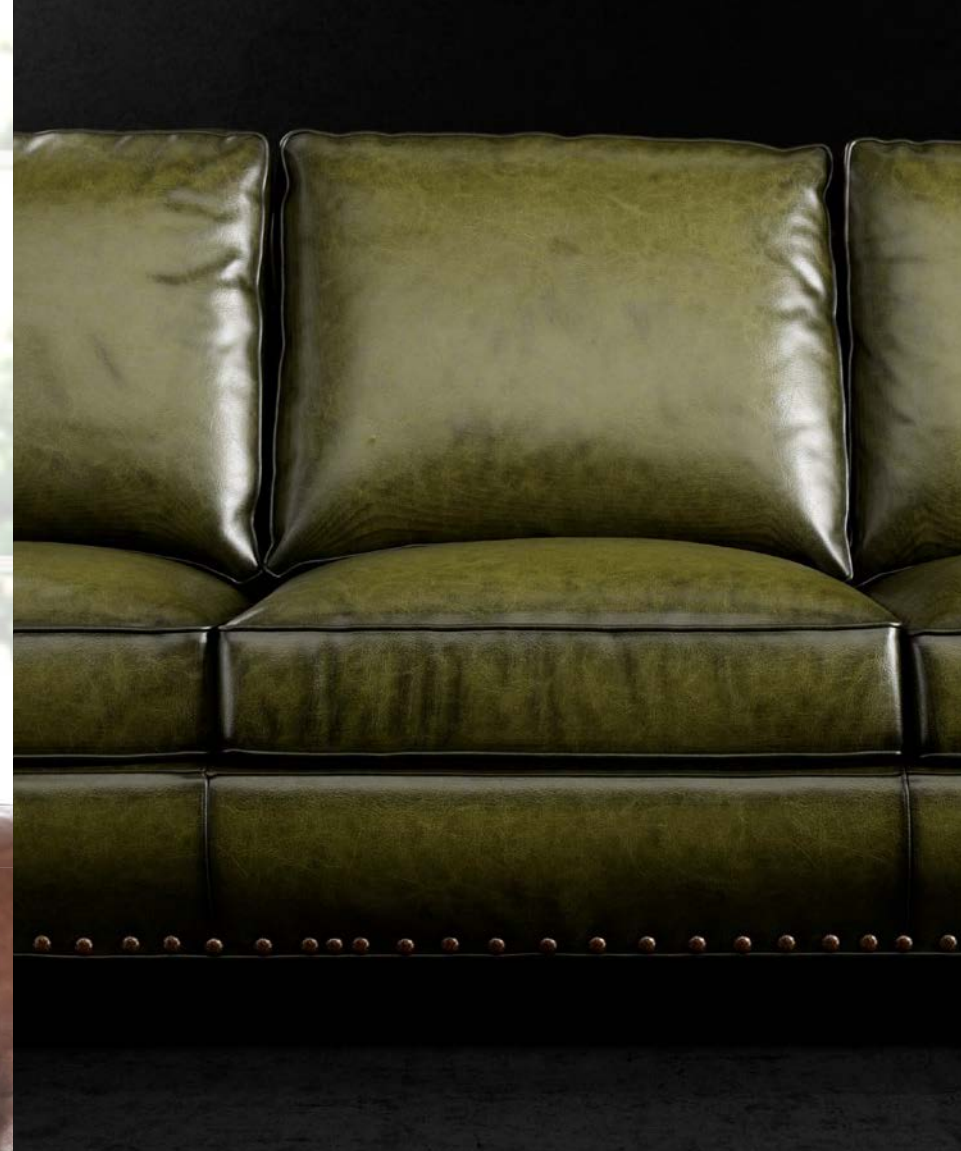

ROOM TO GATHER

The perfect refuge for the lost souls and the restless wanderers, a sanctuary where the wild ones come to rest their weary bones before embarking on yet another journey. The ample arms provide a comfortable perch for an audience to gather and recoil in your tales of reckless adventure.

450-03

I AM THE MAIN CHARACTER

It's not just the material that makes this chair a monument to self-love; it's the very design itself. Every curve and contour is meticulously crafted to cater to the whims of its occupant, ensuring maximum comfort and convenience in their quest for the ultimate in self-indulgence.