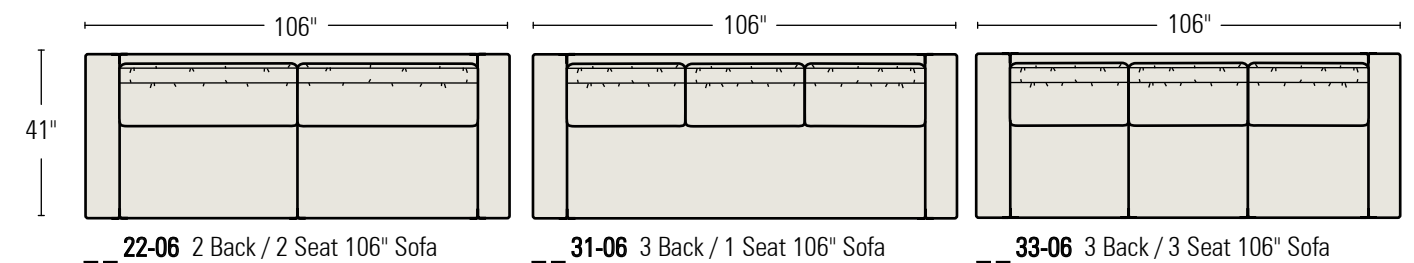

Ottomans available with
-W = Wood Foot or
-R = Rollers
MUST SPECIFY