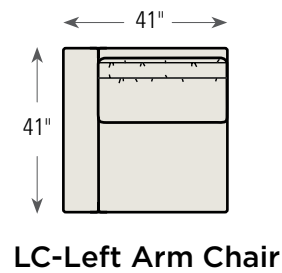

SECTIONALS

Scale 1/4" = Approx. 1'

THE SAUVAGE LEATHER COLLECTION

Offered in 14 different colors, SAUVAGE is a full grain aniline leather using English hides tanned in a historic region of Italy known for leather production. Sauvage offers a remarkable suppleness with an exquisite hand-applied finish.