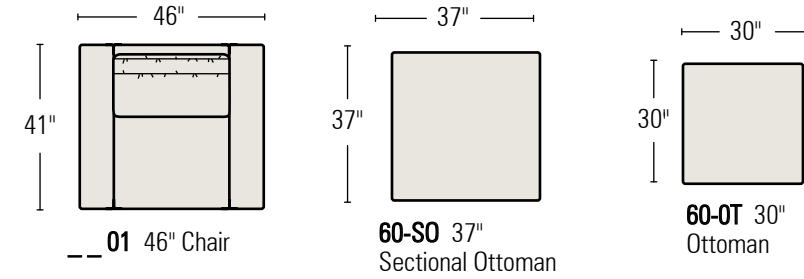

Frame Styles

Shown in 1/4" Scale