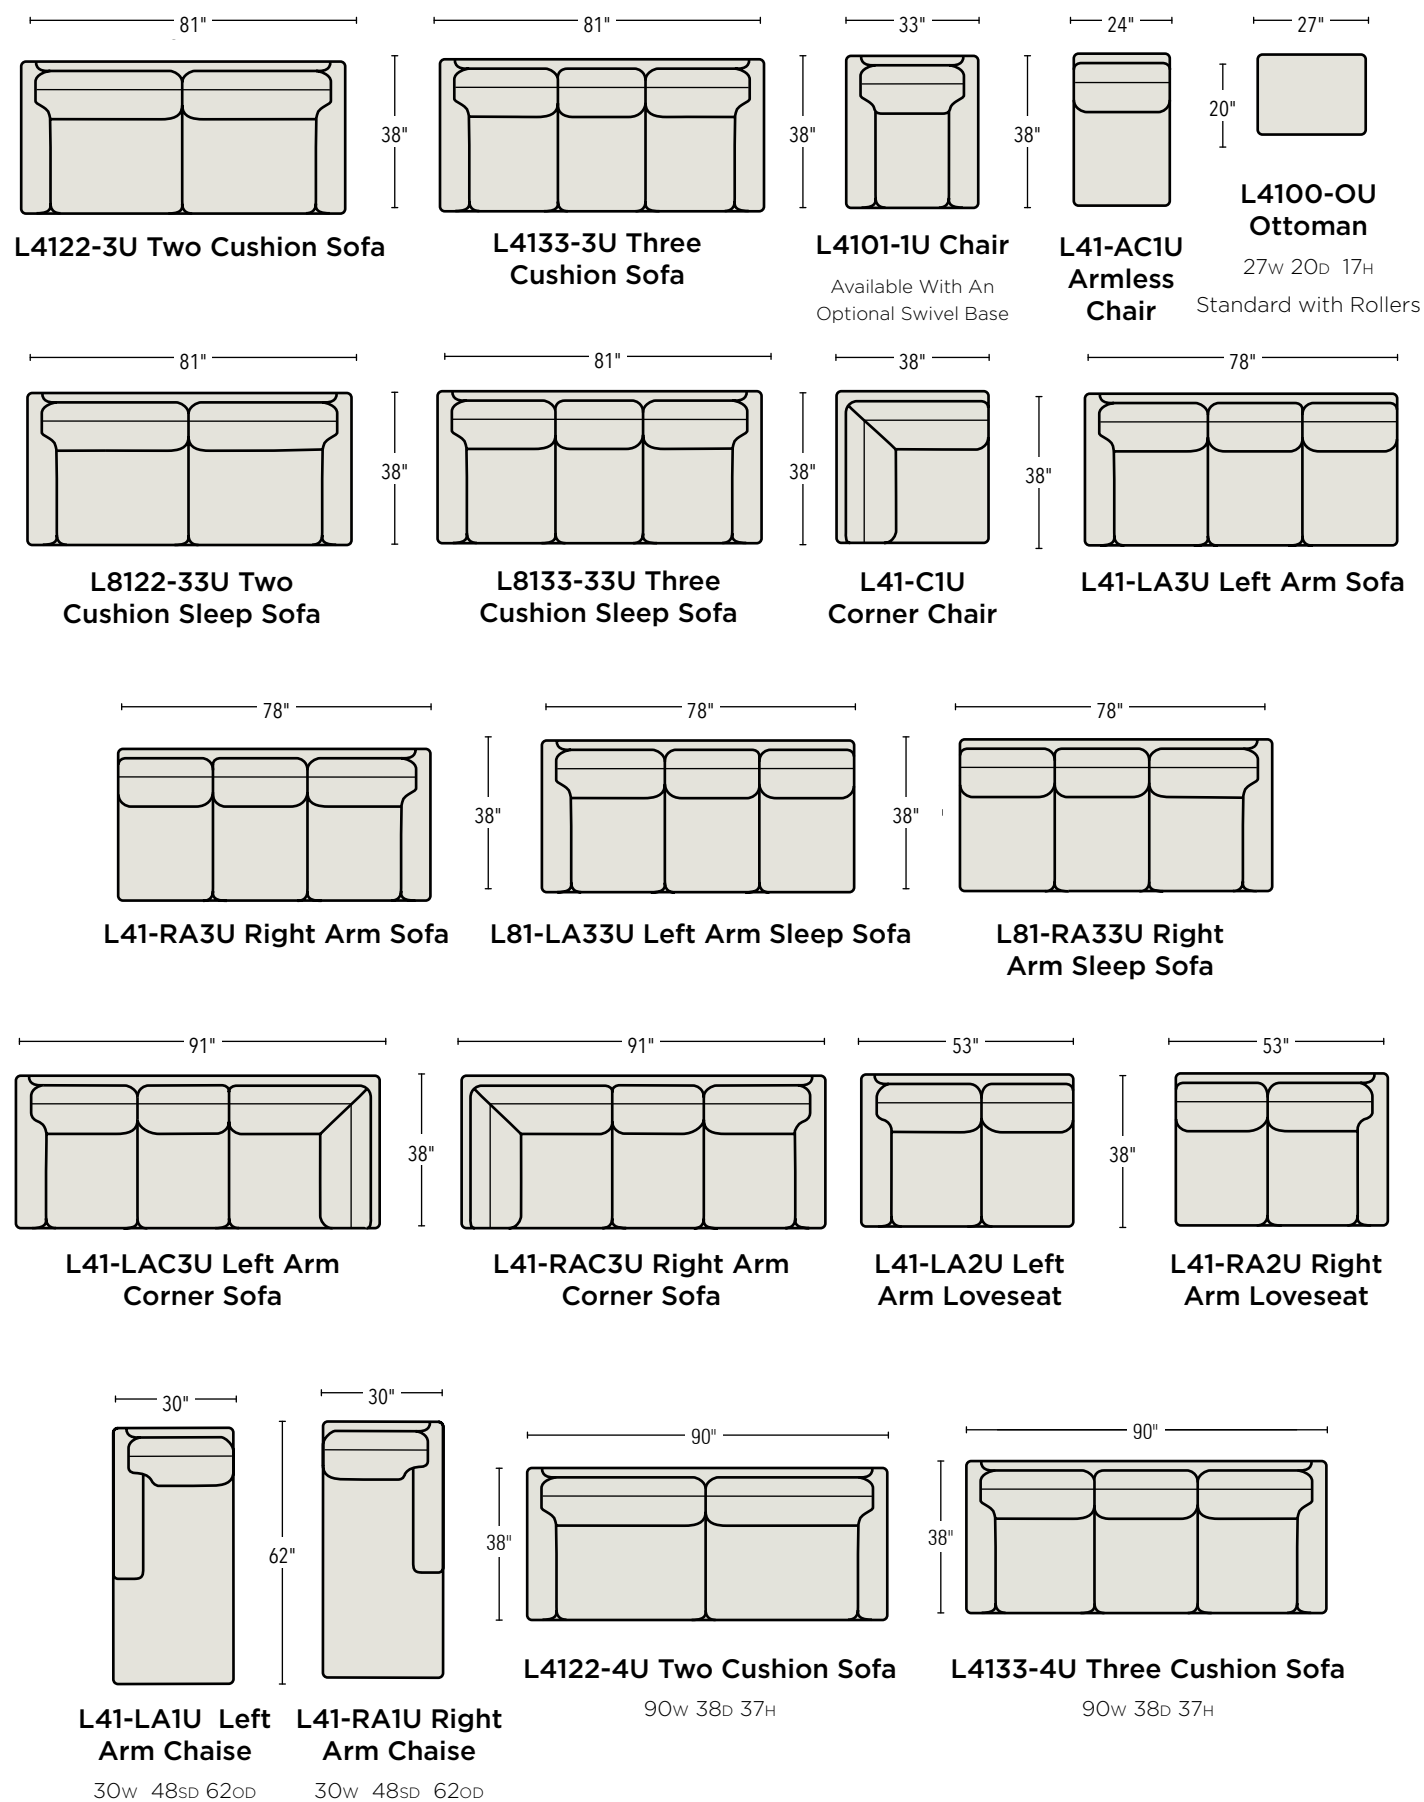

L41-LAC3U Left Arm Corner Sofa

91w 38d 37h

L41-RA2U Right Arm Loveseat

53w 38d 37h

L41 Series Available Styles

Shown in 1/4" scale

L43 Series

L4322-4U Sofa