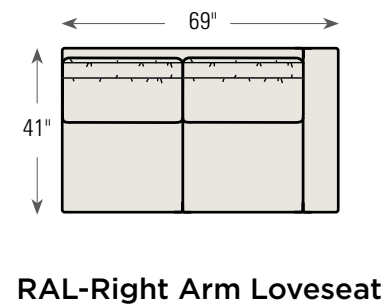

SECTIONALS

Scale 1/4" = Approx. 1'

THE SAUVAGE LEATHER COLLECTION

Offered in 14 different colors, SAUVAGE is a full grain aniline leather using English hides tanned in a historic region of Italy known for leather production. Sauvage offers a remarkable suppleness with an exquisite hand-applied finish.