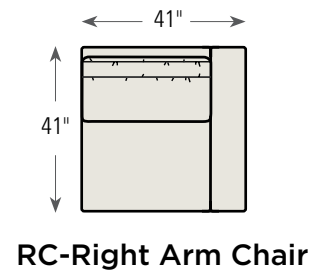

SECTIONALS

Scale 1/4" = Approx. 1'

THE SAUVAGE LEATHER COLLECTION

Offered in 14 different colors, SAUVAGE is a full grain aniline leather using English hides tanned in a historic region of Italy known for leather production. Sauvage offers a remarkable suppleness with an exquisite hand-applied finish.