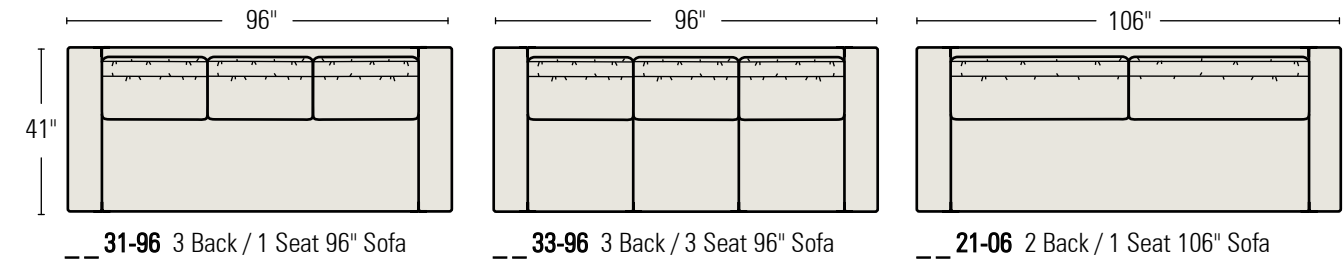

Ottomans available with
-W = Wood Foot or
-R = Rollers
MUST SPECIFY