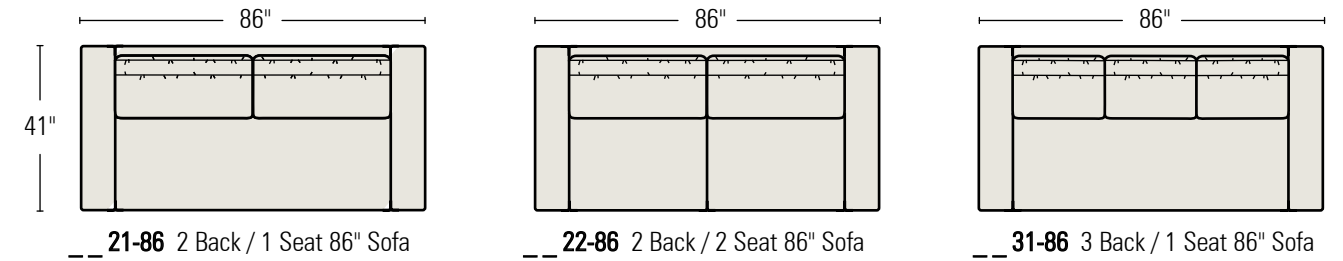

Ottomans available with
-W = Wood Foot or
-R = Rollers
MUST SPECIFY