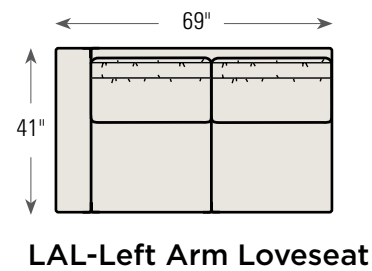

SECTIONALS

Scale 1/4" = Approx. 1'

THE SAUVAGE LEATHER COLLECTION

Offered in 14 different colors, SAUVAGE is a full grain aniline leather using English hides tanned in a historic region of Italy known for leather production. Sauvage offers a remarkable suppleness with an exquisite hand-applied finish.